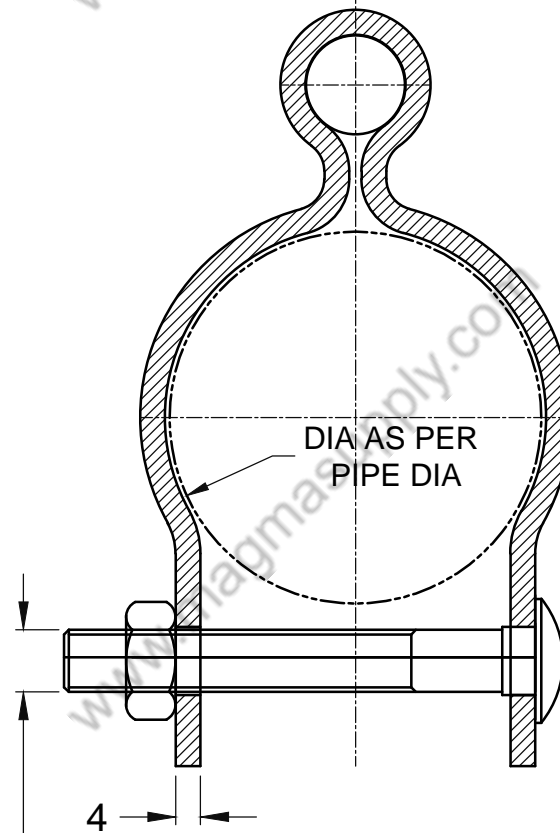

3/8"
Carriage Bolt

ITEM CODE DETAIL

ITEM CODE	PIPE SIZE
MCL509	1.5/8" BLACK
MCL510	1.5/8" GALV.
MCL511	1.7/8" BLACK
MCL512	1.7/8" GALV.
MCL513	2.3/8" BLACK
MCL514	2.3/8" GALV.
MCL515	2.7/8" BLACK
MCL516	2.7/8" GALV.

ITEM CODE:	MAGMA INDUSTRIAL SUPPLY LTD. BC, CANADA		
NAME: GATE HINGES (MALE)	DRN BY:	CHECKED BY:	APPROVED BY:
DATE: 15/10/2022			
ALL DIMENSION IN MM	REV. NO. 00	SCALE 1:1	